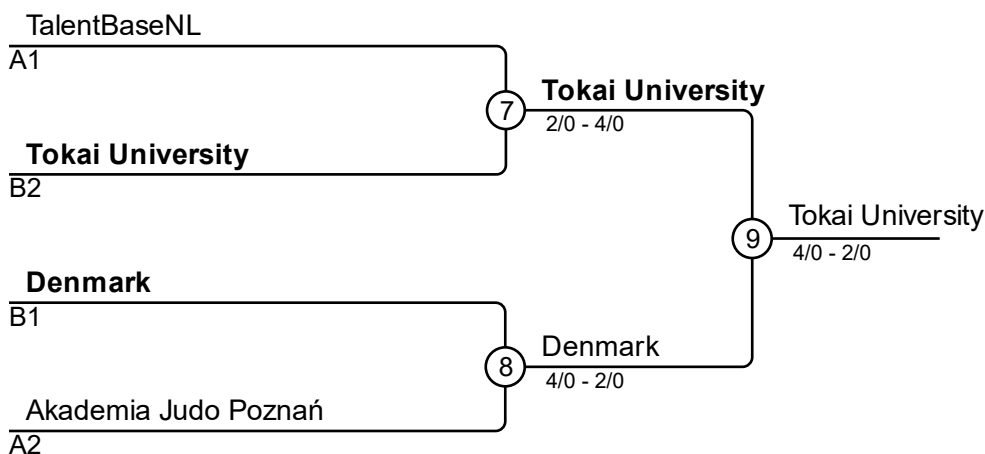

Matsumae Cup 2025 15/02/2025 Mixed Team

Competitors A

Competitors: 6

#	Name	Club	1	2	3	Wins	Pts	Pos
1	Akademia Judo Poznań		X	5/5	0	1	500	2
2	Ireland			X		0	0	3
3	TalentBaseNL		4/0	5/0	X	2	0	1

Matches A

Match	White	Blue	Result	Time
1	Akademia Judo Poznań 1 2	Ireland	5/500-1/100	1:08
3	Akademia Judo Poznań 1 3	TalentBaseNL	2/0-4/0	2:14
5	Ireland 2 3	TalentBaseNL	1/0-5/0	0:40

Competitors B

#	Name	Club	4	5	6	Wins	Pts	Pos
4	Denmark		X	5/5	0/0	2	500	1
5	Iceland			X		0	0	3
6	Tokai University			6/0	X	1	0	2

Matches A

Match	White	Blue	Result	Time
2	Denmark 4 5	Iceland	5/500-1/100	1:18
4	Denmark 4 6	Tokai University	4/0-2/0	4:10
6	Iceland 5 6	Tokai University	0/0-6/0	1:48