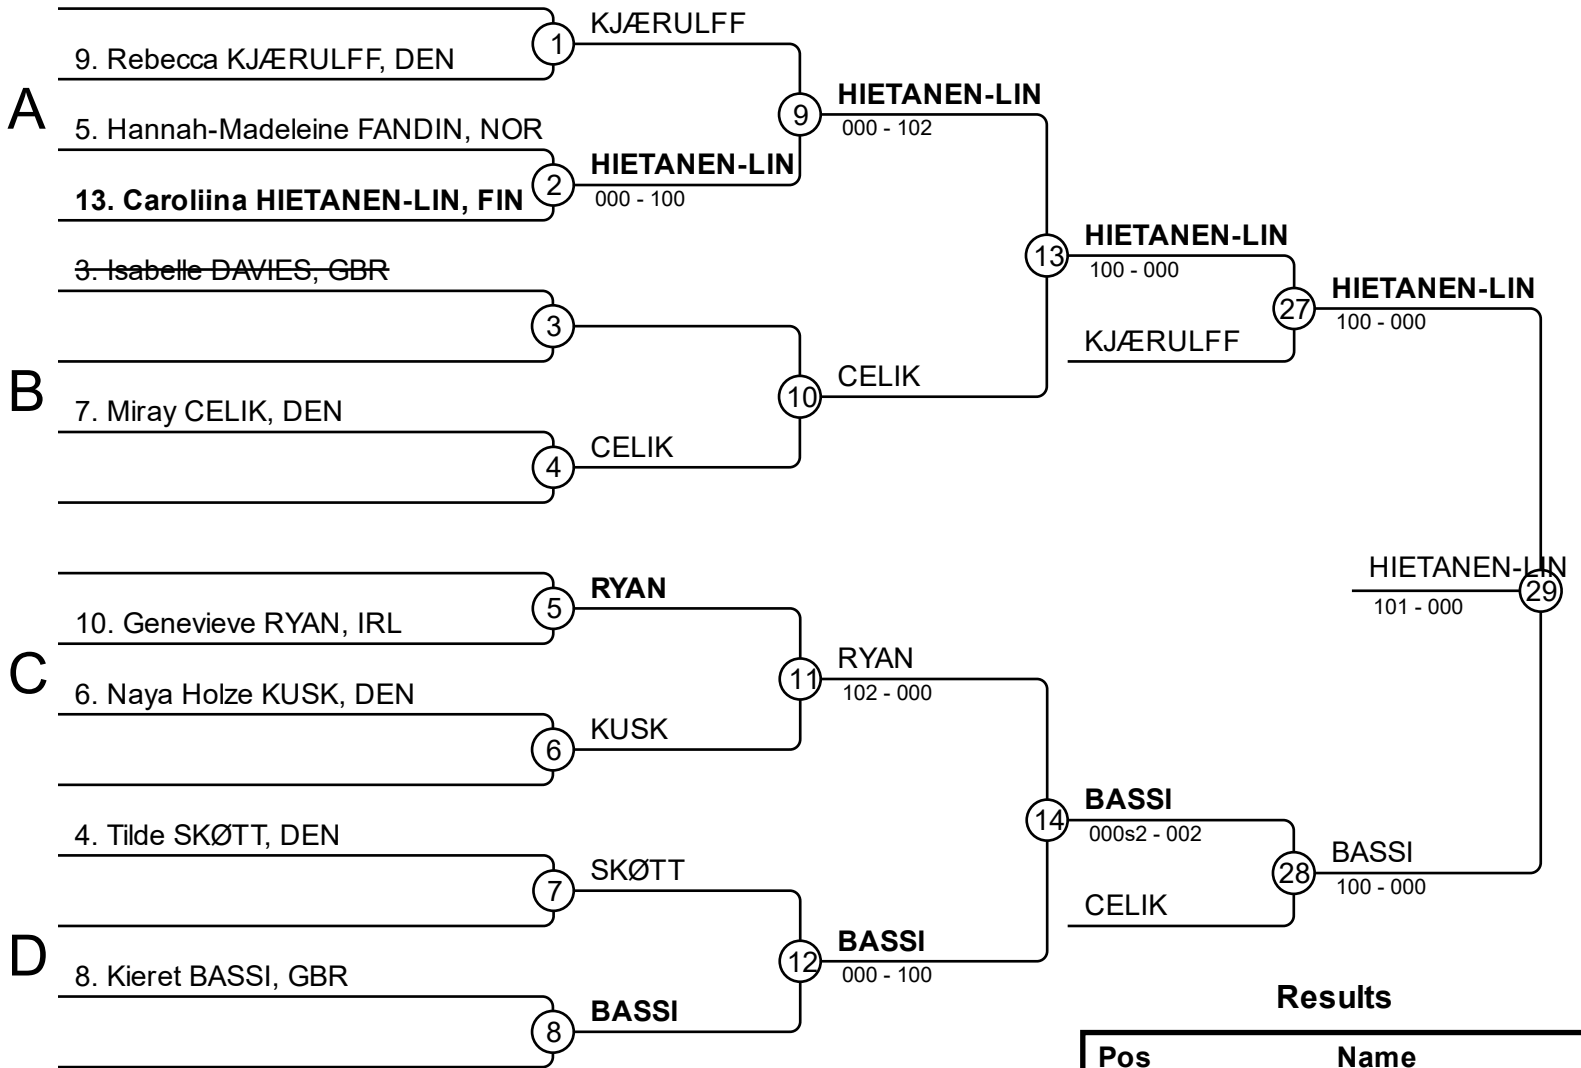

# Matsumae Cup 2025 15/02/2025

WU15-52

Competitors: 9

## Results

Pos	Name
1	Caroliina HIETANEN-LIN, FIN/Team
2	Kieret BASSI, GBR/Yamato Self Fund
3	Rebecca KJÆRULFF, DEN/Særslev
3	Miray CELIK, DEN/Århus Judo Klub
5	Genevieve RYAN, IRL/North East Judo
5	Hannah-Madeleine FANDIN, NOR/N
7	
7	Tilde SKØTT, DEN/Amager Judo Sko